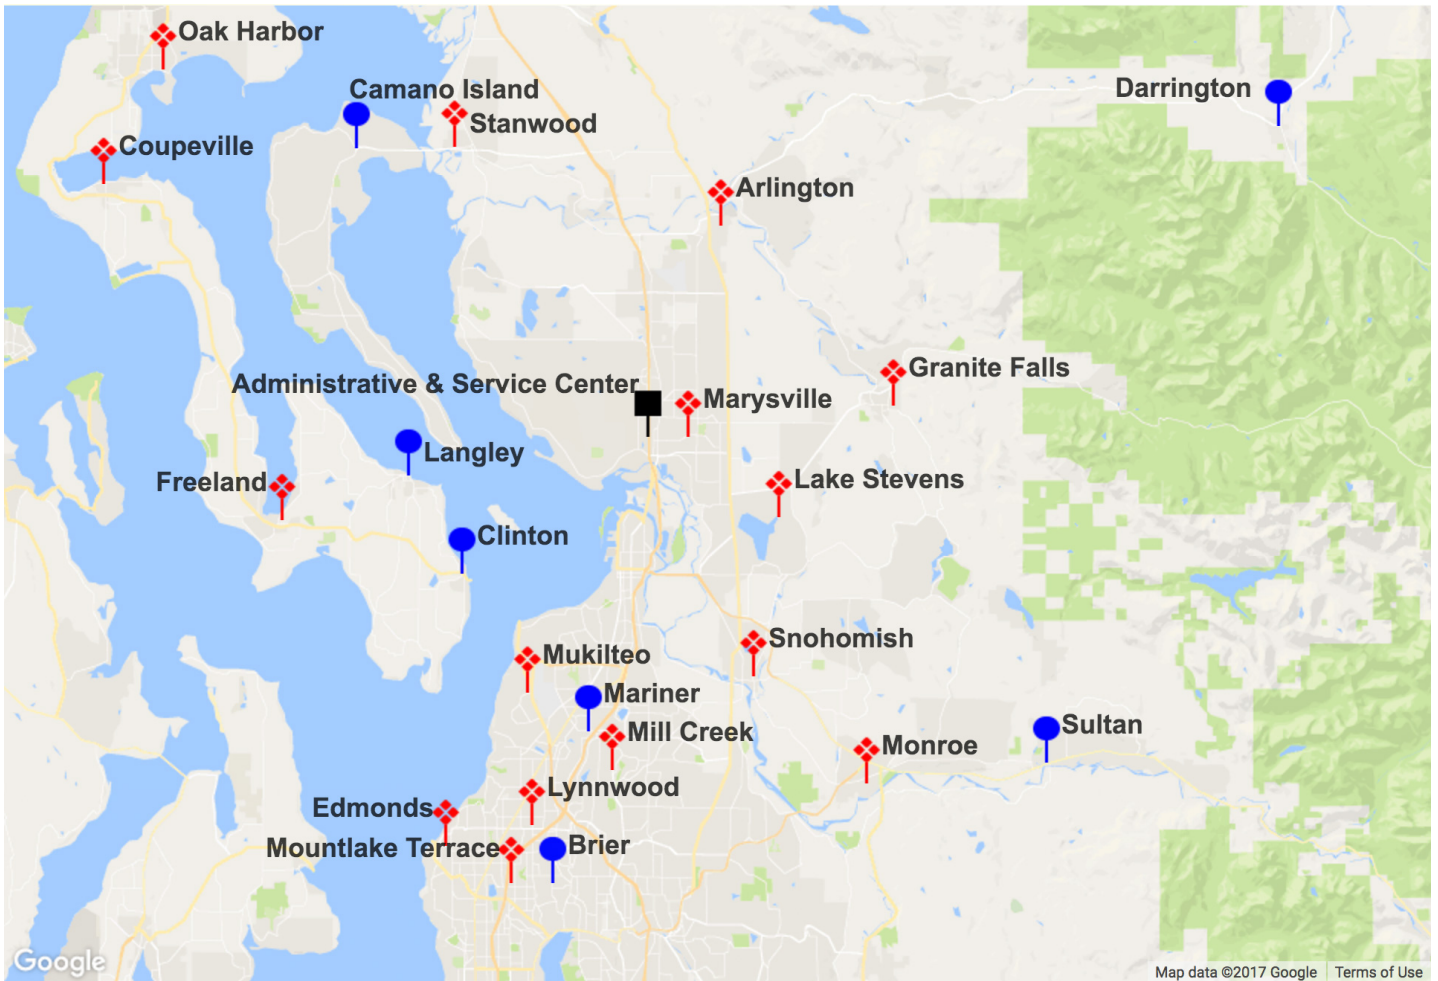

Sno-Isle Libraries

-  Library open 7 days a week
-  Library not open on Sunday
-  Administrative & Service Center