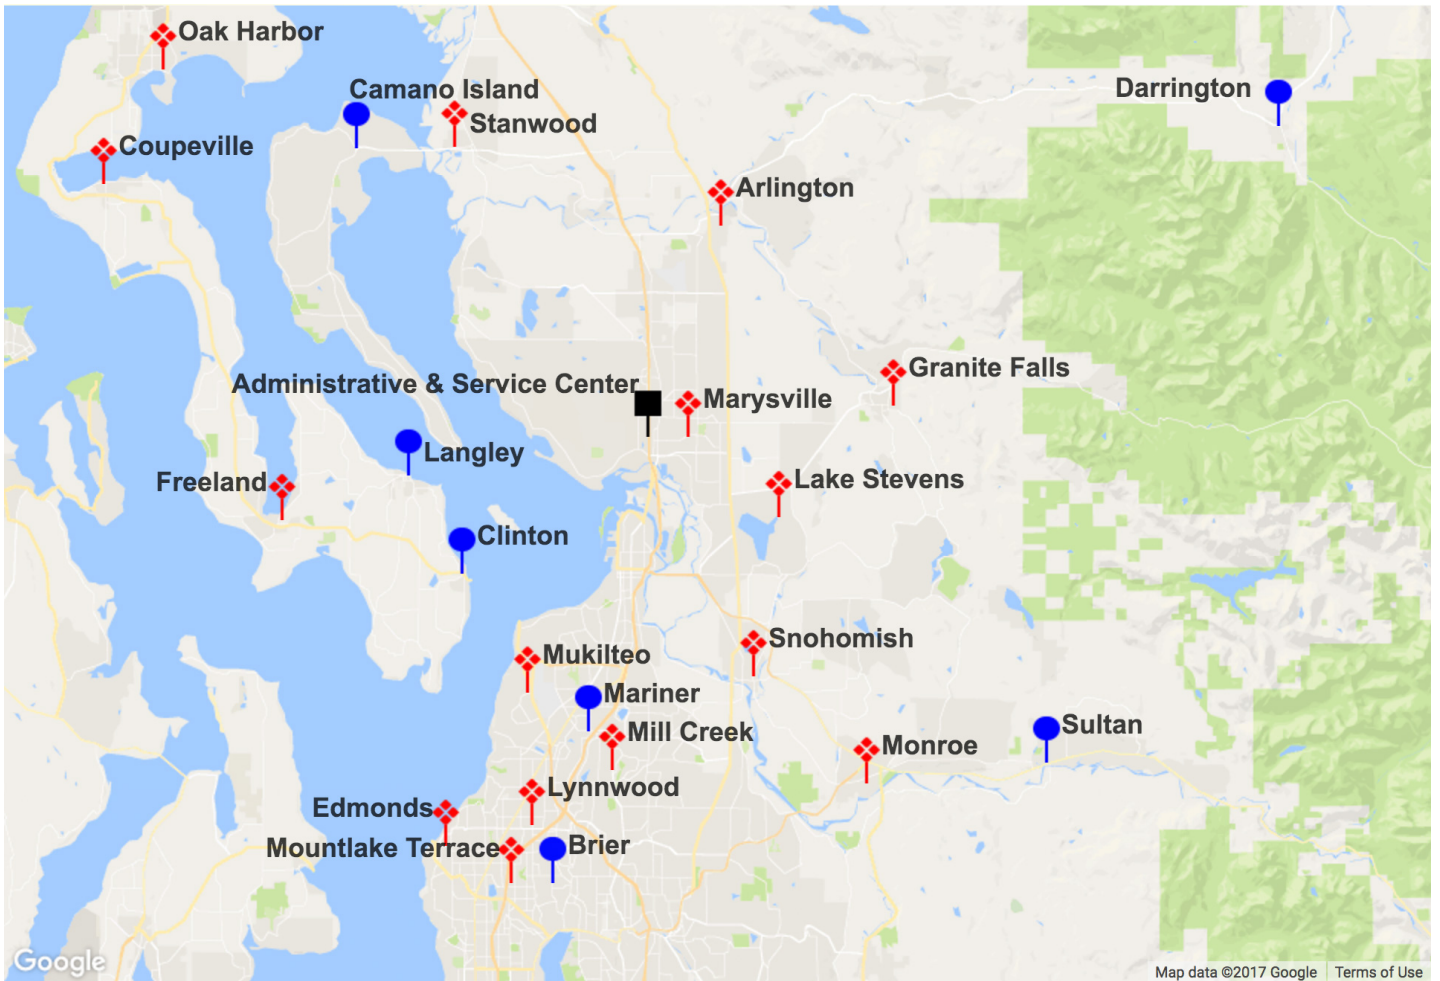

Sno-Isle Libraries

-  Library open 7 days a week
-  Library not open on Sunday
-  Administrative & Service Center