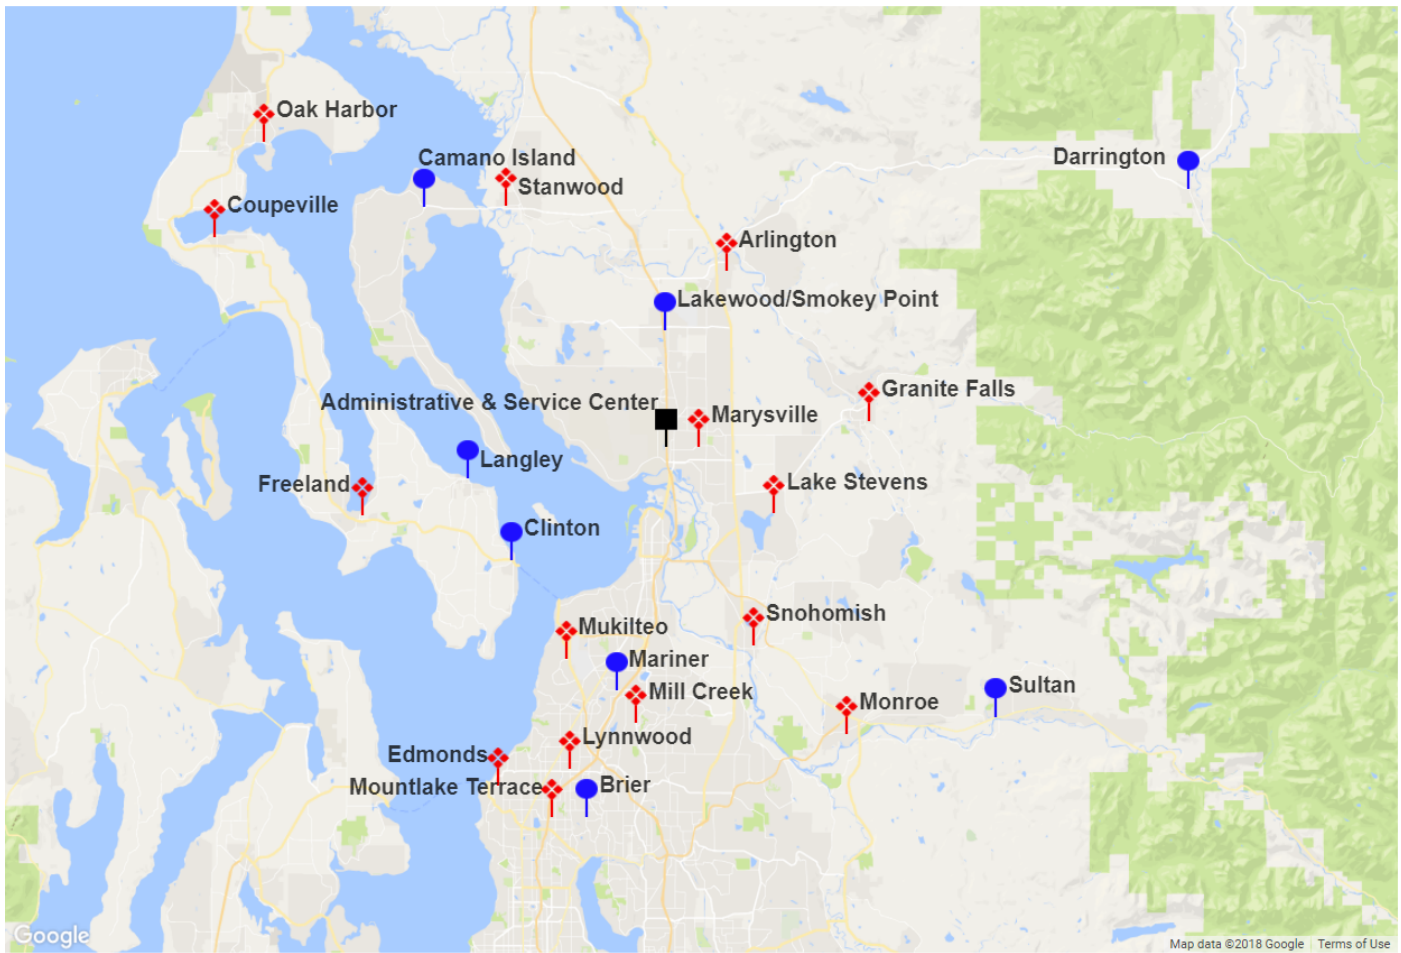

# Sno-Isle Libraries

-  Library open 7 days a week
-  Library not open on Sunday
-  Administrative & Service Center

<p><b>Arlington Library</b> 135 N Washington Ave Arlington, WA 98223 360-435-3033</p> <p>Monday: 9 AM - 8 PM Tuesday: 9 AM - 8 PM Wednesday: 10 AM - 8 PM Thursday: 10 AM - 8 PM Friday: 10 AM - 6 PM Saturday: 10 AM - 6 PM Sunday: 1 PM - 5 PM</p>	<p><b>Brier Library</b> 23303 Brier Rd Brier, WA 98036 425-483-0888</p> <p>Monday: Closed Tuesday: 11 AM - 7 PM Wednesday: 11 AM - 7 PM Thursday: 10 AM - 6 PM Friday: 10 AM - 6 PM Saturday: 10 AM - 6 PM Sunday: Closed</p>	<p><b>Camano Island Library</b> 848 N. Sunrise Blvd. Camano Island, WA 98282 360-387-5150</p> <p>Monday: 10 AM - 6 PM Tuesday: 11 AM - 7 PM Wednesday: 10 AM - 6 PM Thursday: 11 AM - 7 PM Friday: 10 AM - 6 PM Saturday: 10 AM - 6 PM Sunday: Closed</p>	<p><b>Clinton Library</b> 4781 Deer Lake Rd. Clinton, WA 98236-0530 360-341-4280</p> <p>Monday: Closed Tuesday: 10 AM - 6 PM Wednesday: 11 AM - 7 PM Thursday: 11 AM - 7 PM Friday: 10 AM - 6 PM Saturday: 10 AM - 6 PM Sunday: Closed</p>
<p><b>Coupeville Library</b> 788 NW Alexander St Coupeville, WA 98239-0745 360-678-4911</p> <p>Monday: 10 AM - 8 PM Tuesday: 10 AM - 6 PM Wednesday: 10 AM - 8 PM Thursday: 10 AM - 6 PM Friday: 10 AM - 6 PM Saturday: 10 AM - 6 PM Sunday: 1 PM - 5 PM</p>	<p><b>Darrington Library</b> 1005 Cascade St Darrington, WA 98241-0025 360-436-1600</p> <p>Monday: 11 AM - 7 PM Tuesday: 10 AM - 6 PM Wednesday: 11 AM - 7 PM Thursday: 10 AM - 6 PM Friday: 10 AM - 6 PM Saturday: 10 AM - 6 PM Sunday: Closed</p>	<p><b>Edmonds Library</b> 650 Main St., Edmonds, WA 98020-3056 425-771-1933</p> <p>Monday: 9 AM - 8 PM Tuesday: 9 AM - 8 PM Wednesday: 9 AM - 8 PM Thursday: 9 AM - 8 PM Friday: 9 AM - 6 PM Saturday: 10 AM - 6 PM Sunday: 1 PM - 5 PM</p>	<p><b>Freeland Library</b> 5495 Harbor Ave / PO Box 1357 Freeland, WA 98249-1357 360-331-7323</p> <p>Monday: 10 AM - 6 PM Tuesday: 10 AM - 8 PM Wednesday: 10 AM - 6 PM Thursday: 10 AM - 8 PM Friday: 10 AM - 6 PM Saturday: 10 AM - 6 PM Sunday: 1 PM - 5 PM</p>
<p><b>Granite Falls Library</b> 815 E Galena St., Granite Falls, WA 98252-8472 360-691-6087</p> <p>Monday: 10 AM - 6 PM Tuesday: 10 AM - 8 PM Wednesday: 10 AM - 6 PM Thursday: 10 AM - 8 PM Friday: 10 AM - 6 PM Saturday: 10 AM - 6 PM Sunday: 1 PM - 5 PM</p>	<p><b>Lakewood/Smokey Point Library</b> 3411 169th Place NE, Suites ABC Arlington, WA 98223 360-651-0774</p> <p>Monday: Closed Tuesday: 11 AM - 7 PM Wednesday: 10 AM - 6 PM Thursday: 11 AM - 7 PM Friday: 10 AM - 6 PM Saturday: 10 AM - 6 PM Sunday: Closed</p>	<p><b>Lake Stevens Library</b> 1804 Main St. / PO Box 217 Lake Stevens, WA 98258-0217 425-334-1900</p> <p>Monday: 10 AM - 8 PM Tuesday: 10 AM - 8 PM Wednesday: 10 AM - 8 PM Thursday: 10 AM - 8 PM Friday: 10 AM - 6 PM Saturday: 10 AM - 6 PM Sunday: 1 PM - 5 PM</p>	<p><b>Langley Library</b> 104 2nd St. / PO Box 365 Langley, WA 98260-0265 360-221-4383</p> <p>Monday: 11 AM - 7 PM Tuesday: 10 AM - 6 PM Wednesday: 11 AM - 7 PM Thursday: 10 AM - 6 PM Friday: 10 AM - 6 PM Saturday: 10 AM - 6 PM Sunday: Closed</p>
<p><b>Lynnwood Library</b> 19200 44th Ave W., Lynnwood, WA 98036-5617 425-778-2148</p> <p>Monday: 9 AM - 9 PM Tuesday: 9 AM - 9 PM Wednesday: 9 AM - 9 PM Thursday: 9 AM - 9 PM Friday: 10 AM - 6 PM Saturday: 10 AM - 6 PM Sunday: 10 AM - 6 PM</p>	<p><b>Mariner Library</b> 520 128th St. SW Suites A9 &amp; A10 Everett, WA 98204 425-423-9017</p> <p>Monday: 10 AM - 6 PM Tuesday: 11 AM - 7 PM Wednesday: 10 AM - 6 PM Thursday: 11 AM - 7 PM Friday: 10 AM - 6 PM Saturday: 10 AM - 6 PM Sunday: Closed</p>	<p><b>Marysville Library</b> 6120 Grove St Marysville, WA 98270-4127 360-658-5000</p> <p>Monday: 9 AM - 8 PM Tuesday: 9 AM - 8 PM Wednesday: 9 AM - 8 PM Thursday: 9 AM - 8 PM Friday: 10 AM - 6 PM Saturday: 10 AM - 6 PM Sunday: 1 PM - 5 PM</p>	<p><b>Mill Creek Library</b> 15429 Bothell Everett Hwy., Mill Creek, WA 98012-1212 425-337-4822</p> <p>Monday: 9 AM - 8 PM Tuesday: 9 AM - 8 PM Wednesday: 9 AM - 8 PM Thursday: 9 AM - 8 PM Friday: 10 AM - 6 PM Saturday: 10 AM - 6 PM Sunday: 1 PM - 5 PM</p>
<p><b>Monroe Library</b> 1070 Village Way Monroe, WA 98272-2035 360-794-7851</p> <p>Monday: 9 AM - 8 PM Tuesday: 9 AM - 8 PM Wednesday: 9 AM - 8 PM Thursday: 9 AM - 8 PM Friday: 10 AM - 6 PM Saturday: 10 AM - 6 PM Sunday: 1 PM - 5 PM</p>	<p><b>Mountlake Terrace Library</b> 23300 58th Ave W Mountlake Terrace, WA 98043-4630 425-776-8722</p> <p>Monday: 9 AM - 8 PM Tuesday: 9 AM - 8 PM Wednesday: 9 AM - 8 PM Thursday: 9 AM - 8 PM Friday: 10 AM - 6 PM Saturday: 10 AM - 6 PM Sunday: 1 PM - 5 PM</p>	<p><b>Mukilteo Library</b> 4675 Harbour Pointe Blvd., Mukilteo, WA 98272-4725 425-493-8202</p> <p>Monday: 9 AM - 8 PM Tuesday: 9 AM - 8 PM Wednesday: 9 AM - 8 PM Thursday: 9 AM - 8 PM Friday: 10 AM - 6 PM Saturday: 10 AM - 6 PM Sunday: 1 PM - 5 PM</p>	<p><b>Oak Harbor Library</b> 1000 SE Regatta Dr Oak Harbor, WA 98277-3091 360-675-5115</p> <p>Monday: 9 AM - 8 PM Tuesday: 9 AM - 8 PM Wednesday: 9 AM - 8 PM Thursday: 9 AM - 8 PM Friday: 10 AM - 6 PM Saturday: 10 AM - 6 PM Sunday: 1 PM - 5 PM</p>
<p><b>Snohomish Library</b> 311 Maple Ave., Snohomish, WA 98290-2525 360-568-2898</p> <p>Monday: 9 AM - 8 PM Tuesday: 9 AM - 8 PM Wednesday: 9 AM - 8 PM Thursday: 9 AM - 8 PM Friday: 10 AM - 6 PM Saturday: 10 AM - 6 PM Sunday: 1 PM - 5 PM</p>	<p><b>Stanwood Library</b> 9701 271st St NW Stanwood, WA 98292-8097 360-629-3132</p> <p>Monday: 10 AM - 8 PM Tuesday: 10 AM - 8 PM Wednesday: 10 AM - 8 PM Thursday: 10 AM - 8 PM Friday: 10 AM - 6 PM Saturday: 10 AM - 6 PM Sunday: 1 PM - 5 PM</p>	<p><b>Sultan Library</b> 319 Main St. #100 / PO Box 580 Sultan, WA 98294-0580 360-793-1695</p> <p>Monday: 11 AM - 7 PM Tuesday: 11 AM - 7 PM Wednesday: 10 AM - 6 PM Thursday: 10 AM - 6 PM Friday: 10 AM - 6 PM Saturday: 10 AM - 6 PM Sunday: Closed</p>	