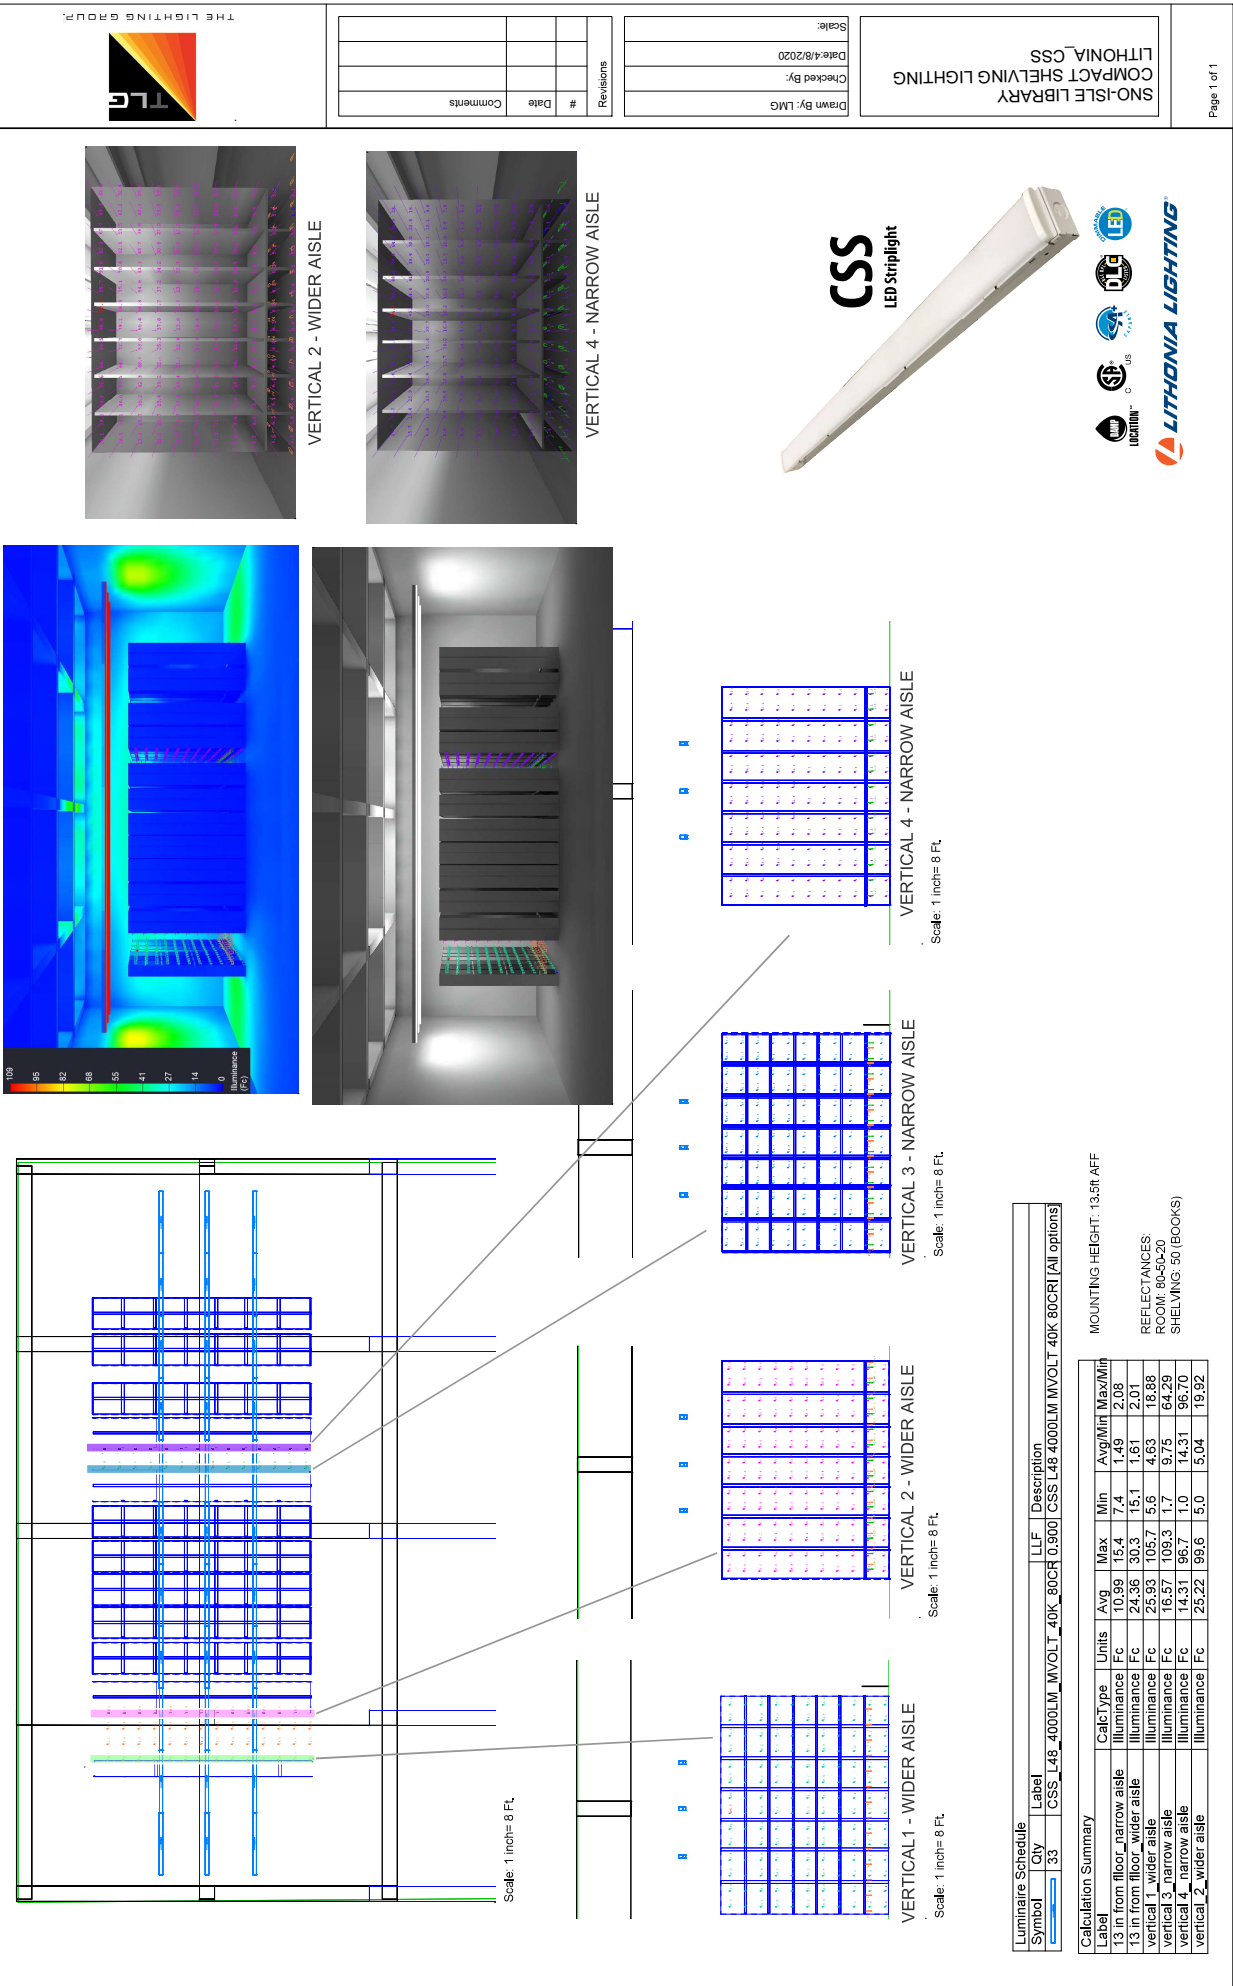

Attachment 8.6 - Sample Project Lithonia CSS

THE LIGHTING GROUP

Revisions	#	Date	Comments

Drawn By: LMG
 Checked By:
 Date: 8/20/20
 Scale:

SNO-ISLE LIBRARY
 COMPACT SHELVING LIGHTING
 LITHONIA_CSS

VERTICAL 4 - NARROW AISLE
 Scale: 1 inch= 8 Ft.

CalcType	Units	Avg	Max	Min	Avg/Min	Max/Min
illumination	Fc	10.99	15.4	7.4	1.49	2.08
illumination	Fc	24.36	30.3	15.1	1.61	2.01
illumination	Fc	25.93	105.7	5.6	4.63	18.88
illumination	Fc	16.57	109.3	1.7	9.75	64.29
illumination	Fc	14.31	96.7	1.0	14.31	96.70
illumination	Fc	25.22	99.6	5.0	5.04	19.92

VERTICAL 3 - NARROW AISLE
 Scale: 1 inch= 8 Ft.

CalcType	Units	Avg	Max	Min	Avg/Min	Max/Min
illumination	Fc	10.99	15.4	7.4	1.49	2.08
illumination	Fc	24.36	30.3	15.1	1.61	2.01
illumination	Fc	25.93	105.7	5.6	4.63	18.88
illumination	Fc	16.57	109.3	1.7	9.75	64.29
illumination	Fc	14.31	96.7	1.0	14.31	96.70
illumination	Fc	25.22	99.6	5.0	5.04	19.92

VERTICAL 2 - WIDER AISLE
 Scale: 1 inch= 8 Ft.

CalcType	Units	Avg	Max	Min	Avg/Min	Max/Min
illumination	Fc	10.99	15.4	7.4	1.49	2.08
illumination	Fc	24.36	30.3	15.1	1.61	2.01
illumination	Fc	25.93	105.7	5.6	4.63	18.88
illumination	Fc	16.57	109.3	1.7	9.75	64.29
illumination	Fc	14.31	96.7	1.0	14.31	96.70
illumination	Fc	25.22	99.6	5.0	5.04	19.92